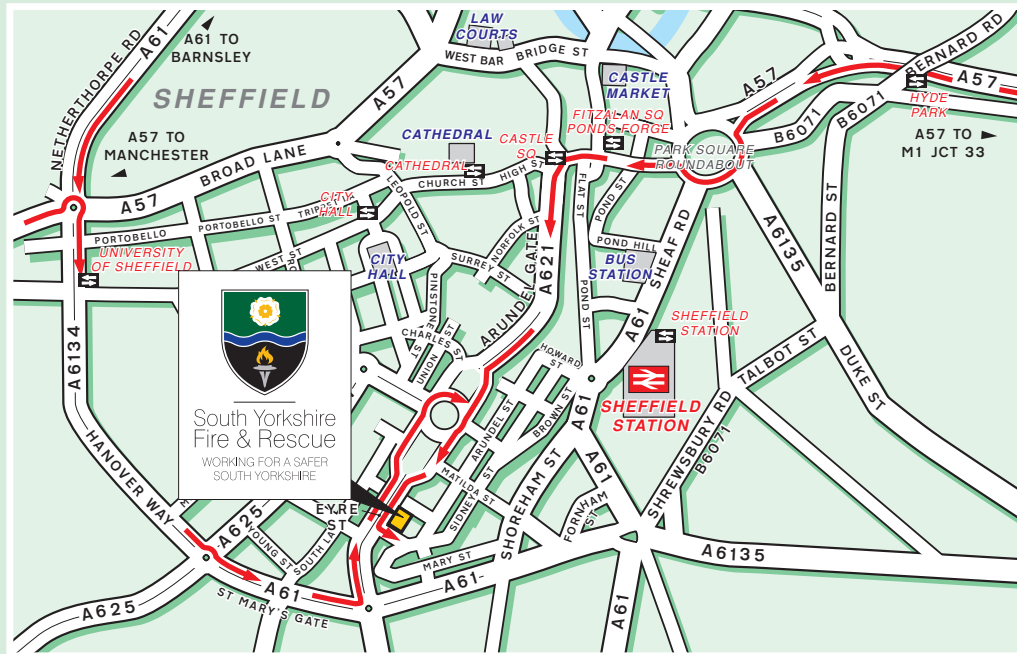

### Public Transport

**Buses**  
To Centre of Sheffield  
and follow map below.

**Stagecoach Supertram.**  
From Sheffield Station  
follow map below.

**By Rail, Sheffield Station.**  
Follow 'Stagecoach  
Supertram' signs and  
follow instructions below.

### Locator Map

\*SEE SECTION  
DETAIL

City  
Centre  
&  
Fire Service  
Headquarters

DARNALL  
STATION

PRINCE OF WALES ROAD

TINSLEY GOLF COURSE

HANDSWORTH ROAD

Start here  
M1  
(Southbound)

M1-  
Leeds

A630-  
Rotherham

M1  
Junction 33