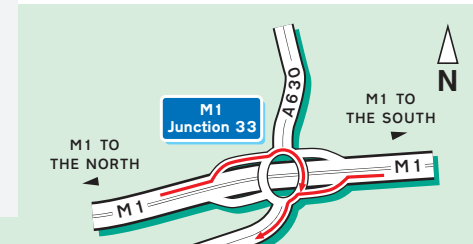

How to find us

-  **Buses**
FreeBee™ free City Centre bus service links Bus & Rail Stations to our Headquarters every 7 minutes.
-  **Supertram**
To centre of Sheffield and use map on the left (within easy walking distance).
-  **By Rail, Sheffield Station**
Follow map on the left.
-  **From the M1**
Exit at Junction 33 and follow the Sheffield Parkway (A630/A57) to the end of the road at Park Square roundabout. Take the third exit onto the A61 ring road. Follow the ring road to the roundabout junction with the A621 and turn right following signs for 'Heart of the City'. Immediately after the Decathlon building turn right at the traffic lights. Our car park is immediately on the left.

South Yorkshire
Fire & Rescue
WORKING FOR A SAFER
SOUTH YORKSHIRE

South Yorkshire Fire & Rescue
197 Eyre Street, Sheffield S1 3FG

Tel: 0114 272 7202
Fax: 0114 253 2266
www.syfire.gov.uk

Please note that our post code may direct you to our former Headquarters on Wellington Street. Please use the post code for the nearby Decathlon store which is S1 3HU.