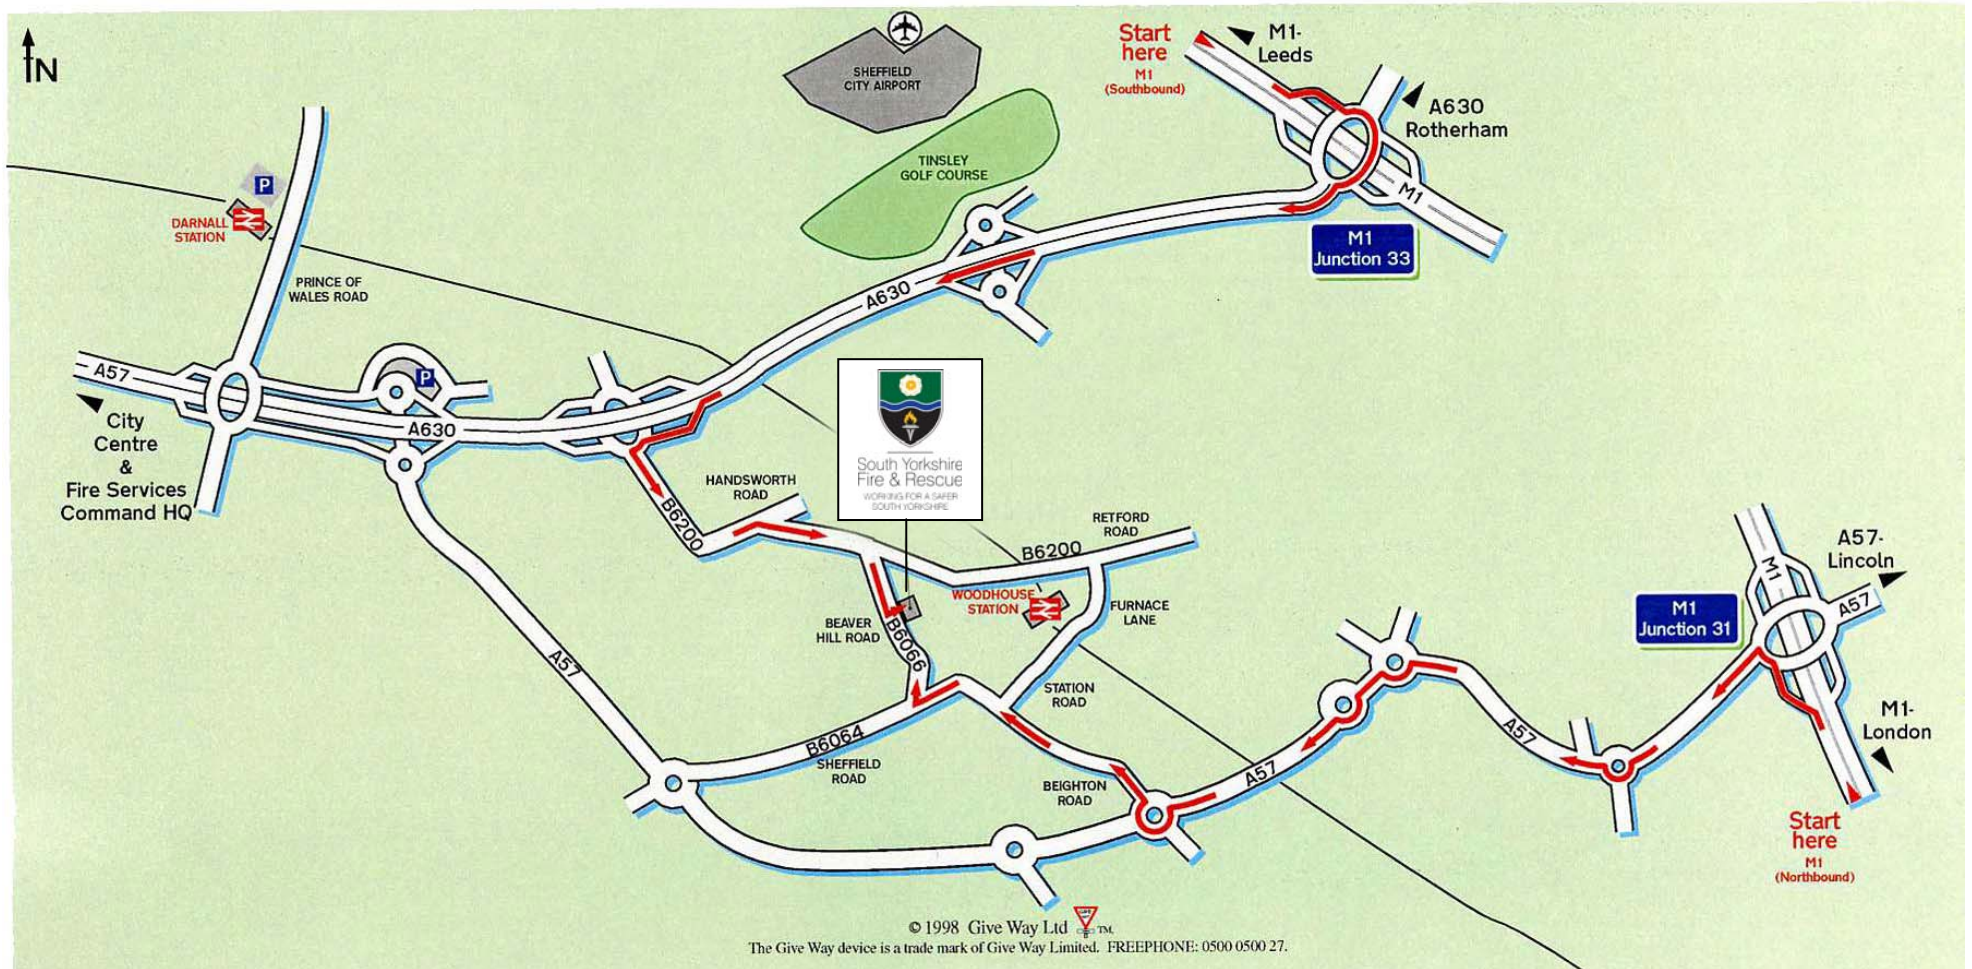

Public Transport

**British Rail,
Woodhouse Station.**

(Lincoln Line)

See buses below.

Main Line Station Sheffield

From Woodhouse Station:

First Mainline

Route 52

Buses

From Sheffield City

Centre: First Mainline Route

30 & 52

From Meadowhall:

Interchange-Stagecoach

Route 72

**South Yorkshire
Fire & Rescue**

WORKING FOR A SAFER
SOUTH YORKSHIRE

Training and Development Centre

Beaver Hill Road, Handsworth, Sheffield, S13 9QA

Tel: 0114 2692230

Fax: 0114 2691899

Locator Map

© 1998 Give Way Ltd

The Give Way device is a trade mark of Give Way Limited. FREEPHONE: 0500 0500 27.